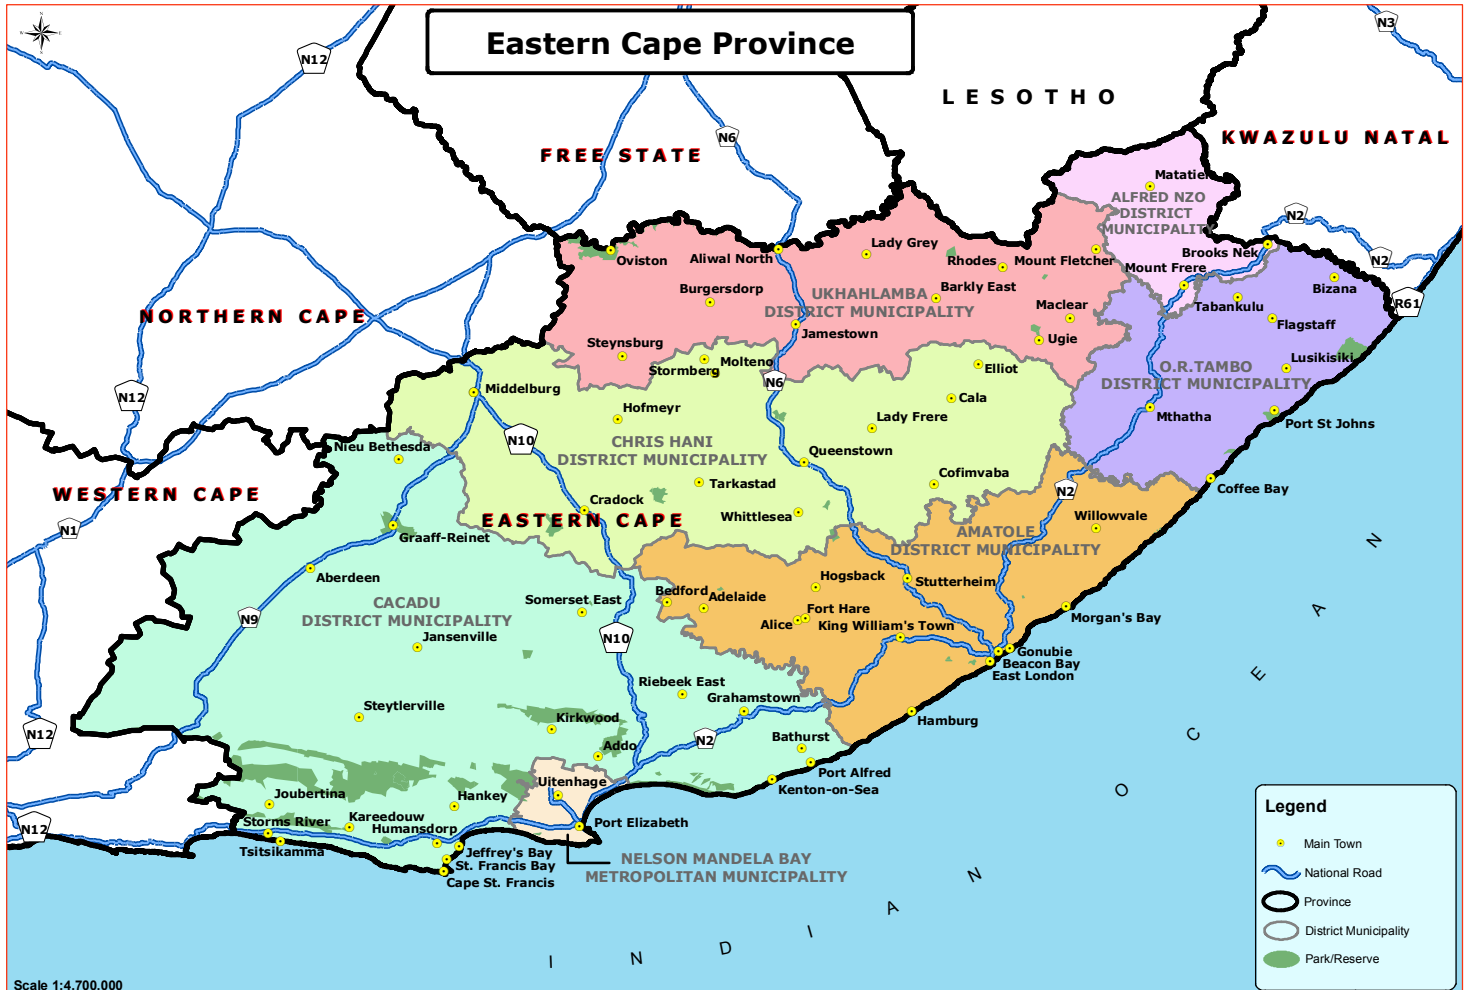

# Eastern Cape Province

Scale 1:4,700,000